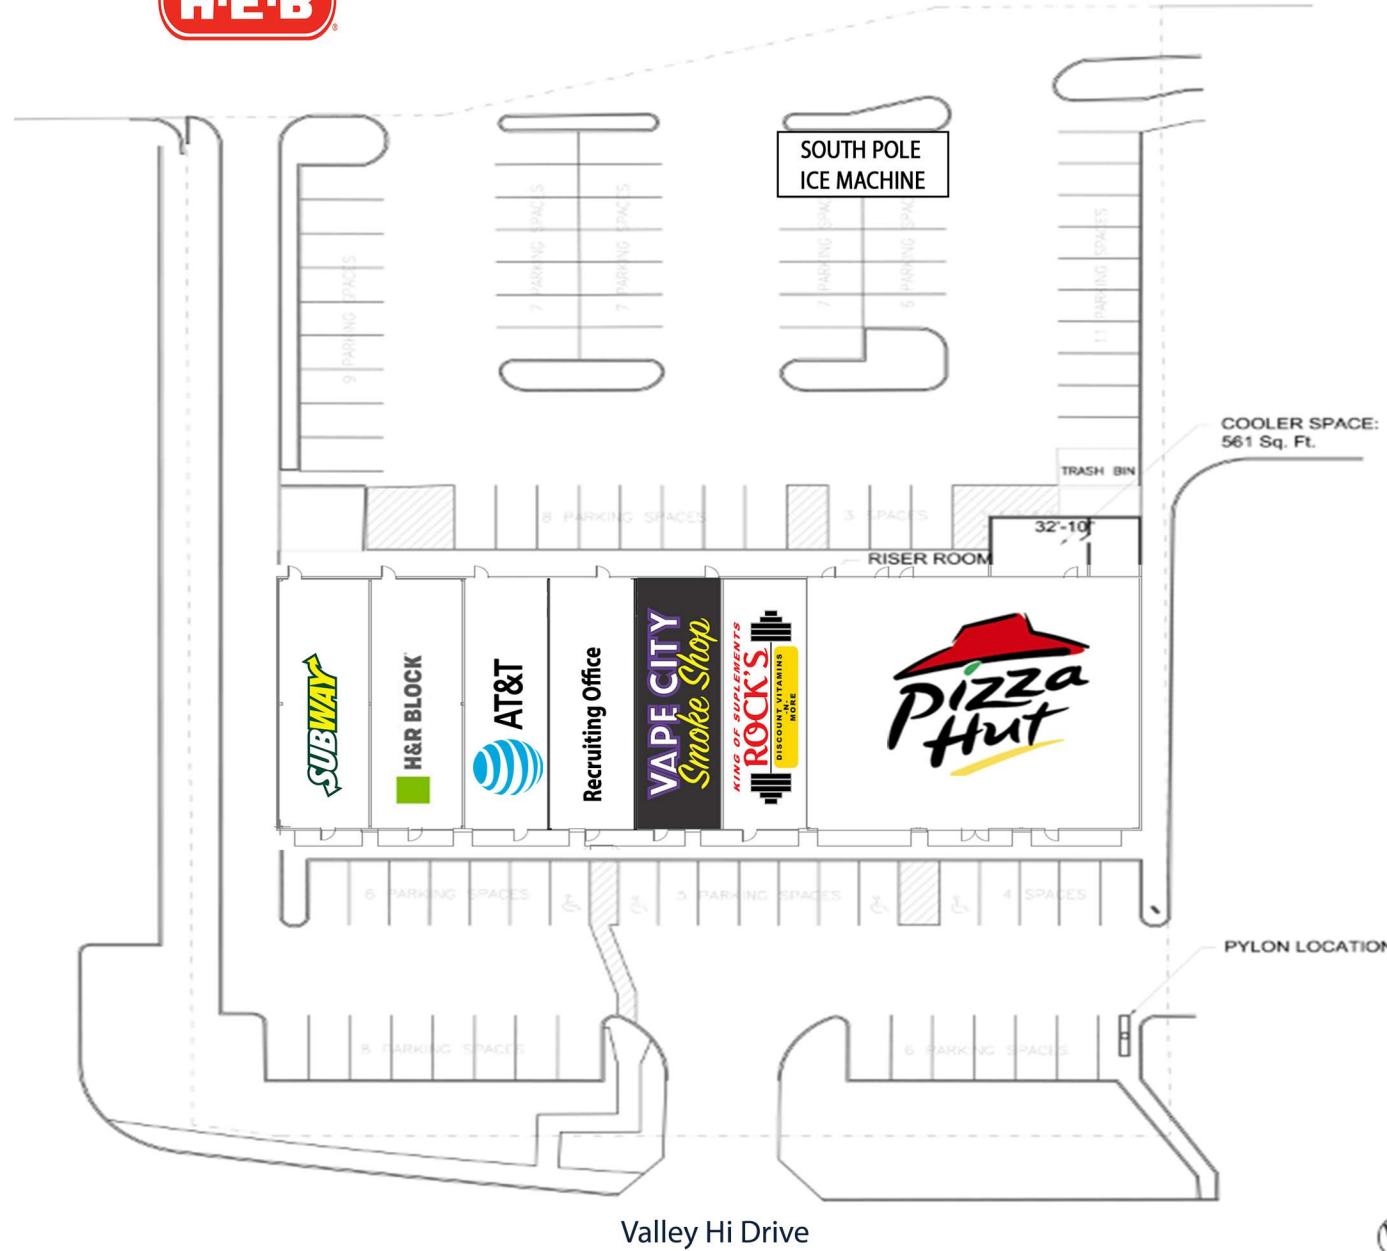

CBG
REAL ESTATE
GROW WITH US

TENANT DIRECTORY

Suite	Size	Tenant
102	5,000	Pizza Hut/Wing Street Cooler/Storage (561sf)
104	1,300	Rock's Discount Vitamin
107	1,311	Vape City
108	1,216	Recruiting Office
109	1,309	AT&T
111	1,190	H&R Block
112	1,610	Subway
	PK LOT	South Pole Ice
Total Area	12,936	SF

*Measurements are calculated by the following standard: Center of wall to center of wall on demising walls, and exterior face to exterior face on front and rear walls as well as any wall not shared by an adjacent tenant. Measurements are approximated based on information available at a given time and are subject to change. Tenant list as shown on this document is subject to change without notice and is not a representation of actual current tenants in the shopping center.