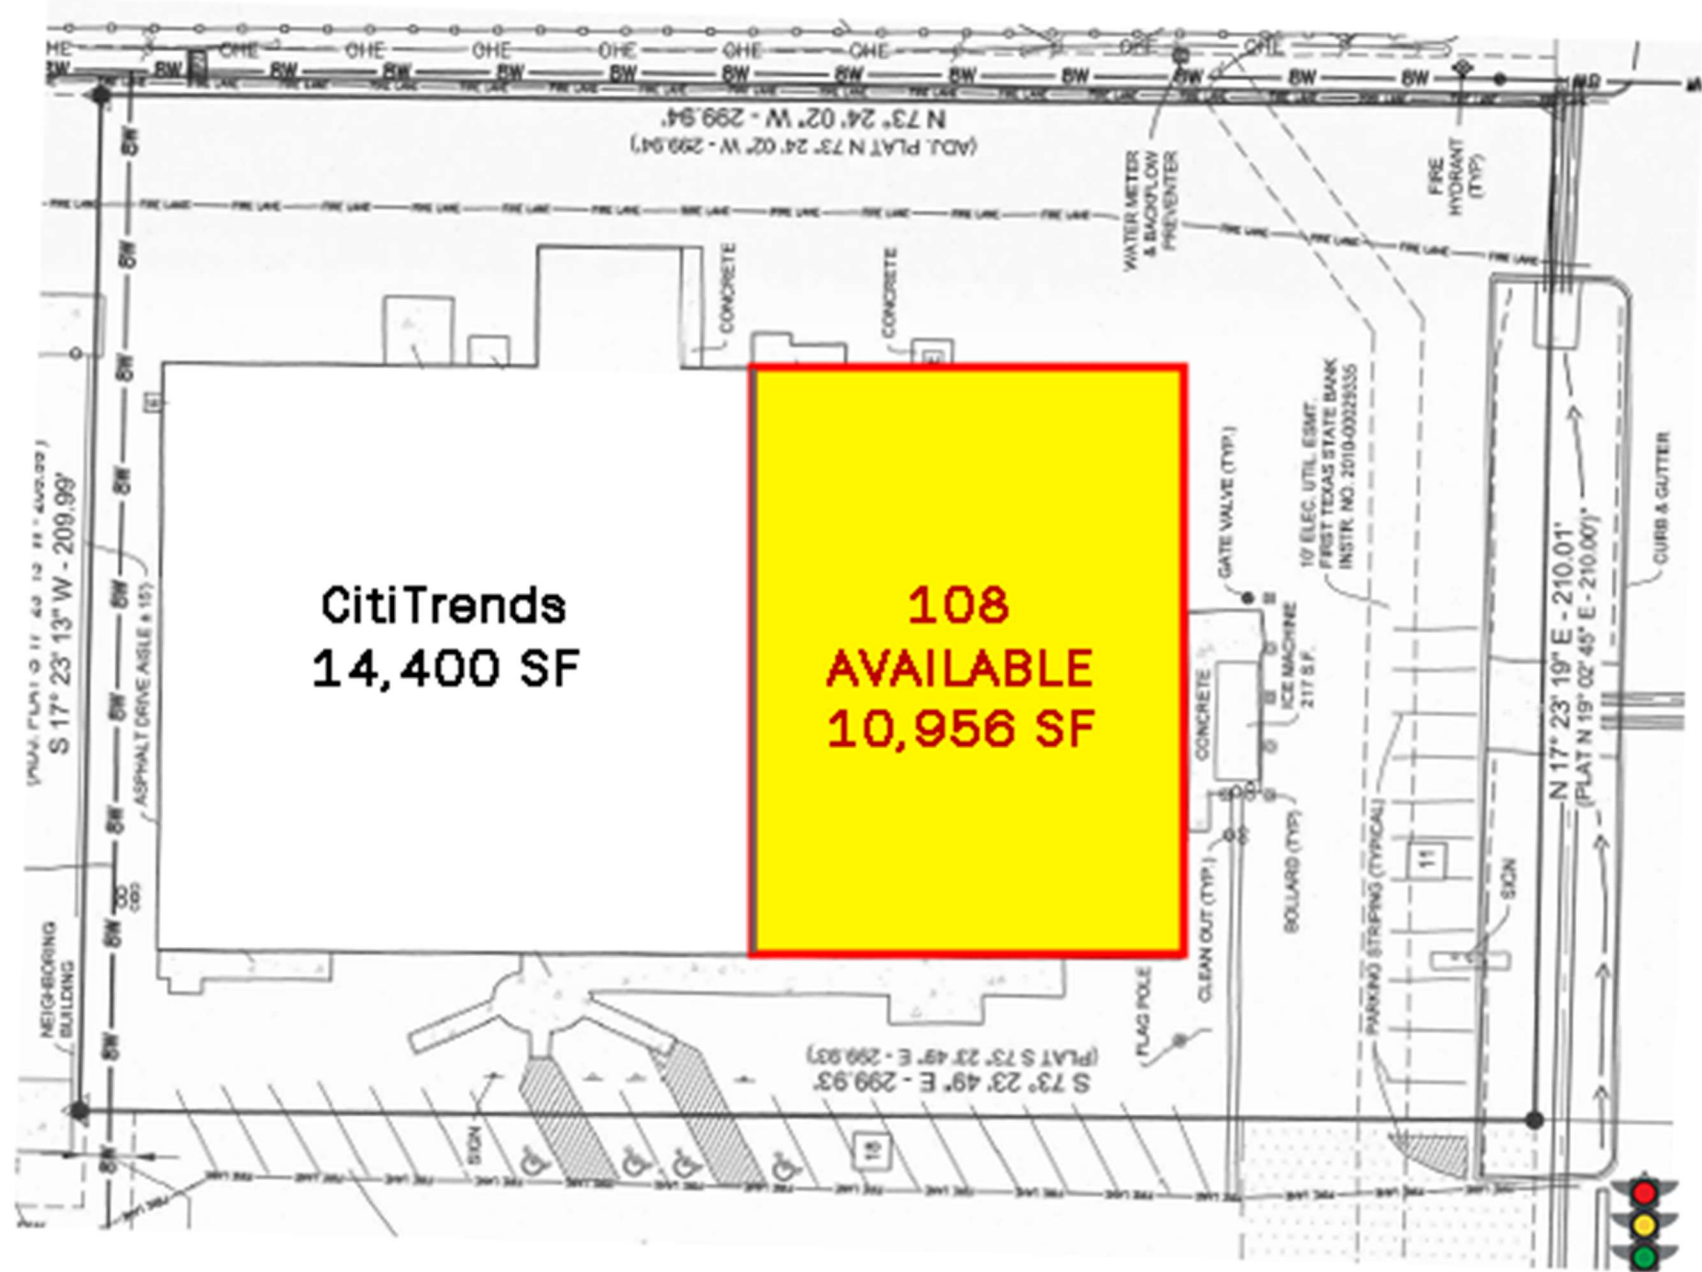

TENANT DIRECTORY

Address	Size	Tenant
108	10,956	AVAILABLE
106	14,400	CitiTrends
PKLOT		Texas Ice Box
Total Area	25,356	SF

*Measurements are calculated by the following standard: Center of wall to center of wall on demising walls, and exterior face to exterior face on front and rear walls as well as any wall not shared by an adjacent tenant. Measurements are approximated based on information available at a given time and are subject to change. Tenant list as shown on this document is subject to change without notice and is not a representation of actual current tenants in the shopping center.