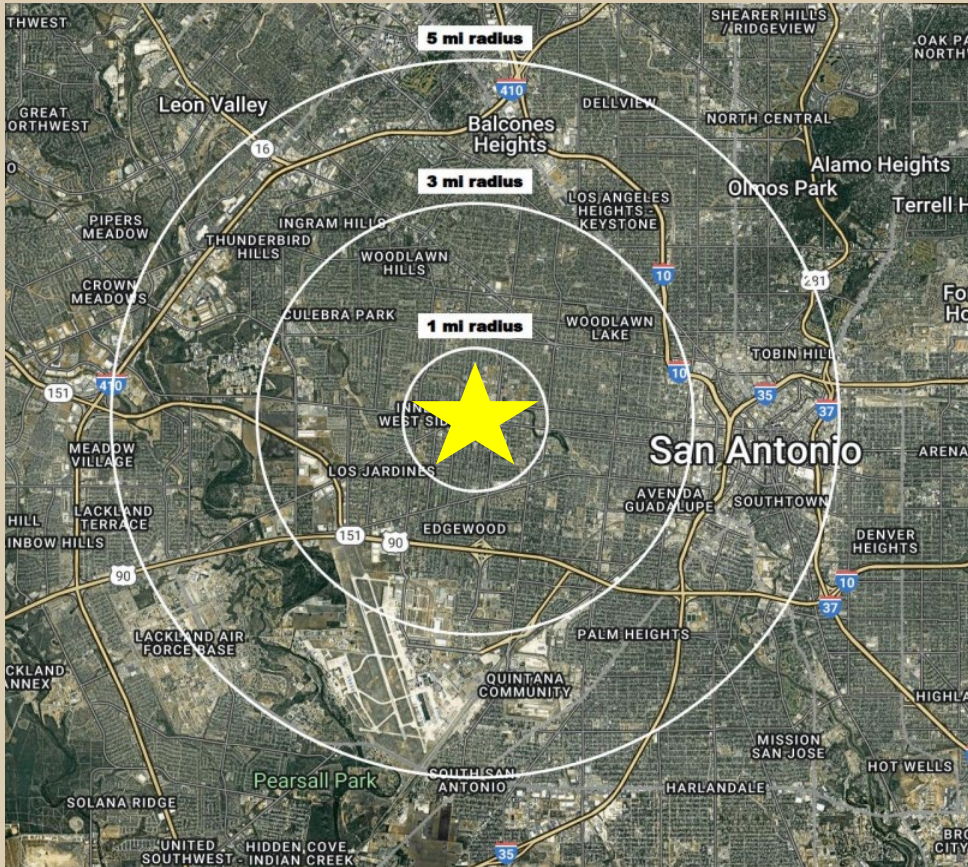

# CELEBRATE DENTAL

4965 W. Commerce St., San Antonio, Texas 78237

**CBG**  
REAL ESTATE  
GROW WITH US

- Dedicated pylon signage and private parking for easier customer access along the bustling W. Commerce Street.
- Located in one of the most densely populated areas in San Antonio and near to Our Lady of the Lake University.

## Demographic Highlights

	1 Mile	3 Miles	5 Miles
Population	19,000	156,000	343,000
Average Household Income	\$68,000	\$69,000	\$82,000
Daytime Employees	4,000	41,000	153,000
Property Size:	+- 3,000 sf		
Lat/Long	29.4236   -98.5431		
Traffic Counts (VPD)	20,000 – W. Commerce (E)		