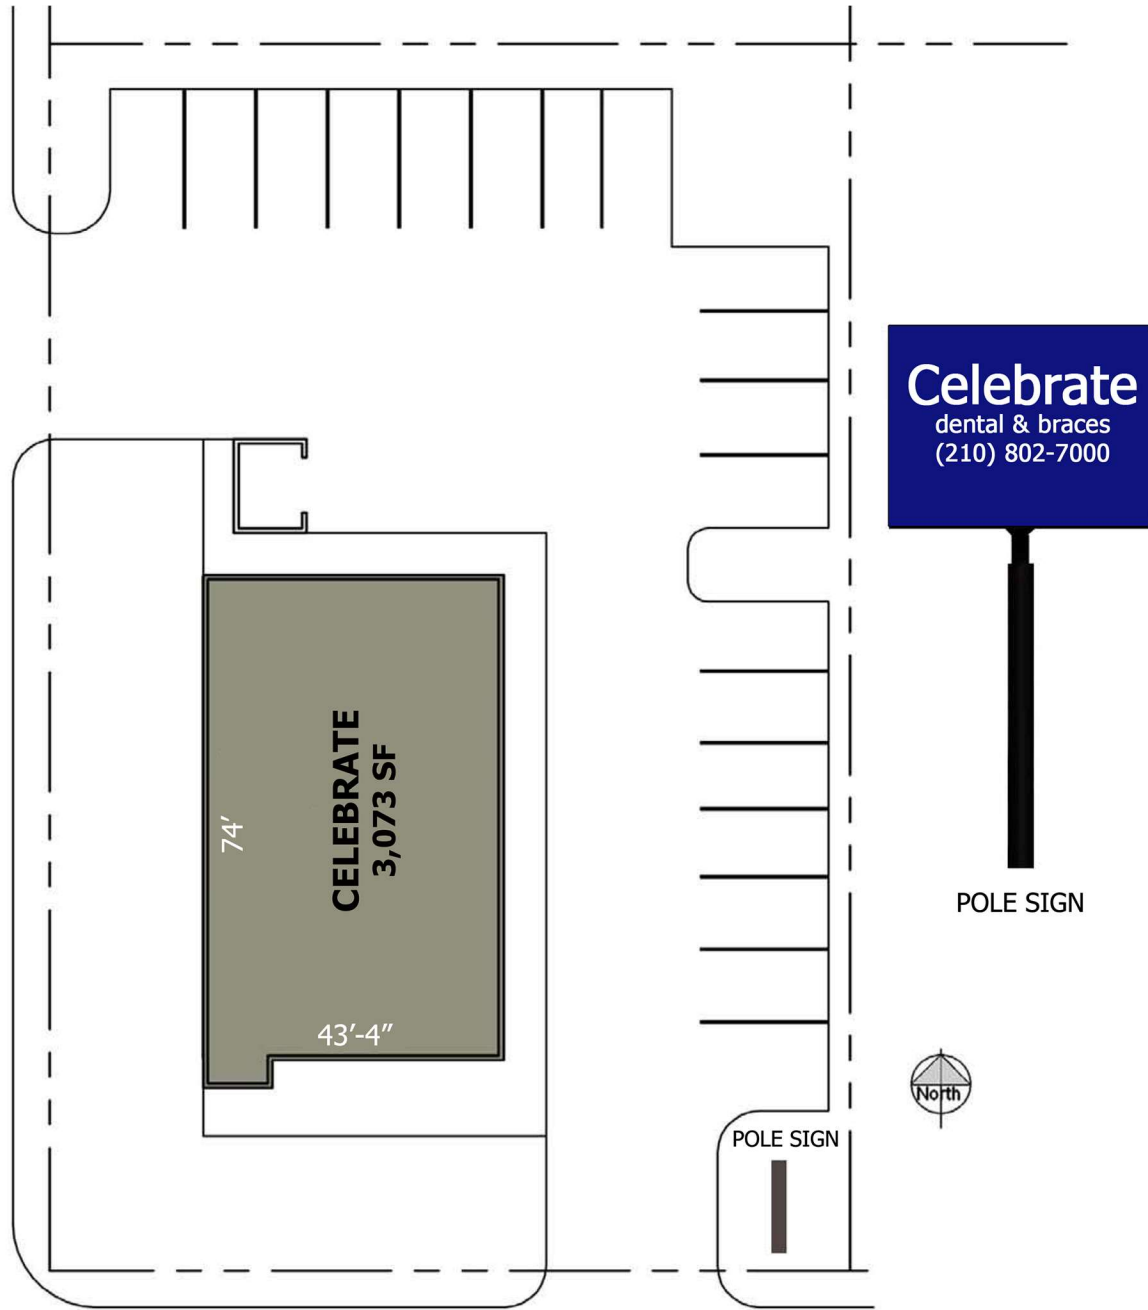

CBG
 REAL ESTATE
 GROW WITH US

TENANT DIRECTORY

Suite	Size	Tenant
	3,073	Celebrate Dental

Measurements are calculated by the following standard; Center of wall to center of wall on demising walls, and exterior face to exterior face on front and rear walls as well as any wall not shared by an adjacent tenant. Measurements are approximated based on information available at a given time and are subject to change.

Tenant list as shown on this document is subject to change without notice and is not a representation of actual current tenants in the shopping center.

N. San Felipe St

W. Commerce

01.07.2025

4965 W. Commerce Street
 San Antonio, Texas 78237