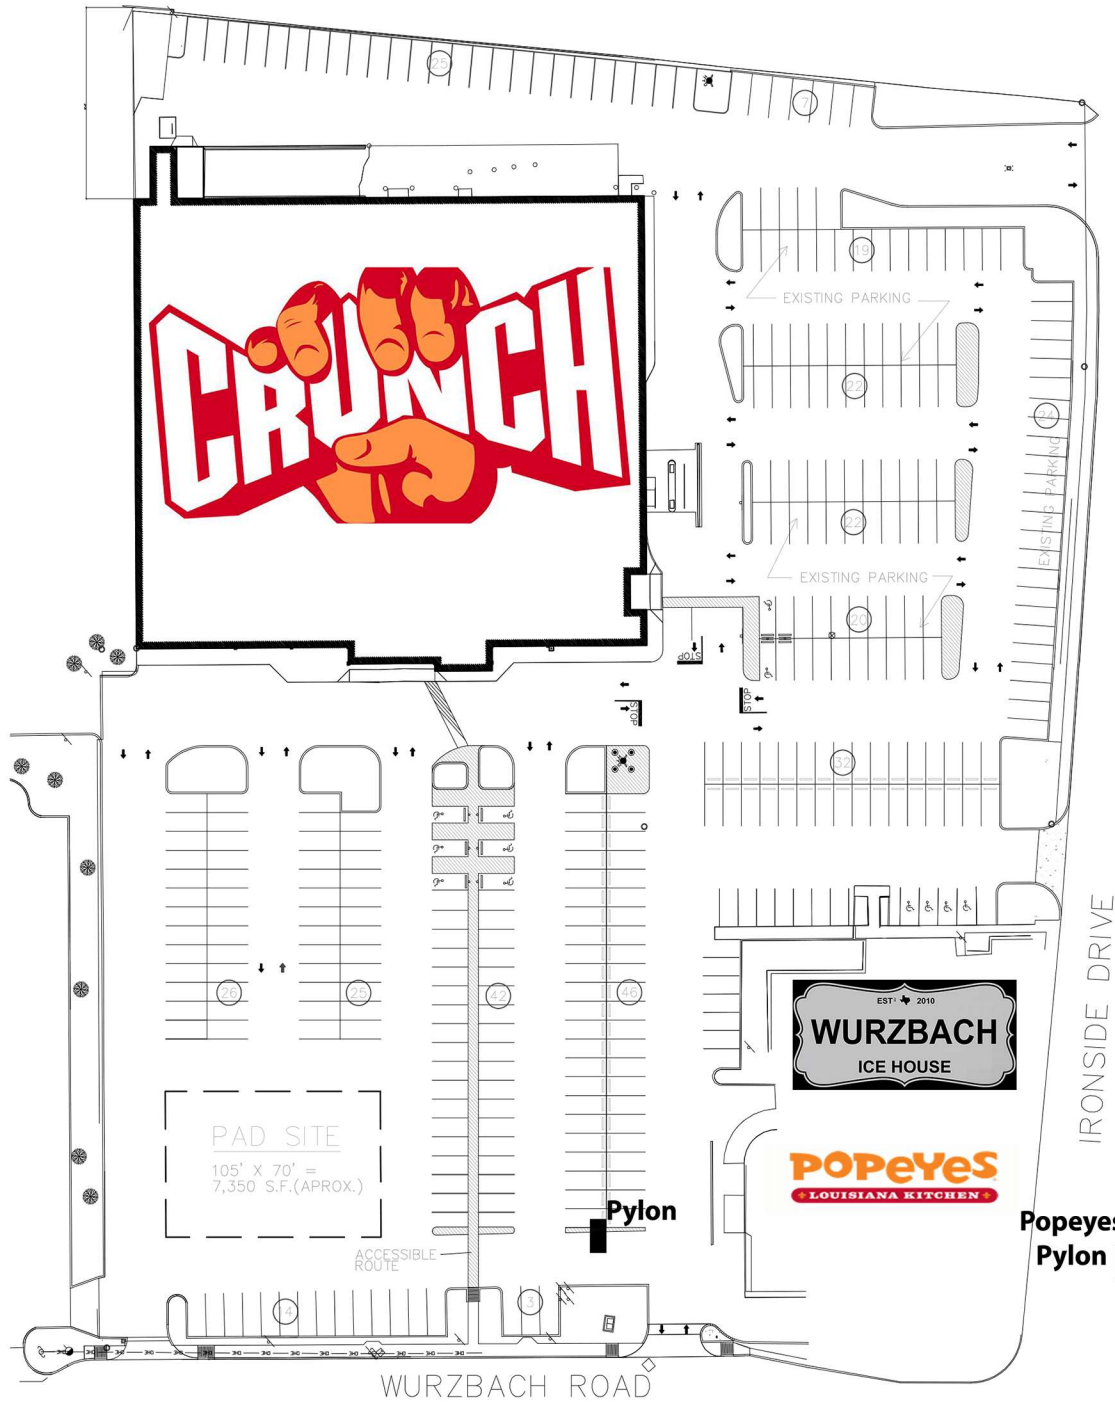

CBG
REAL ESTATE
GROW WITH US

TENANT DIRECTORY

Address	Size	Tenant
Wurzbach Road 10103	54,009	Crunch Fitness
10131	1,688	Popeye's Chicken
10141	8,369	Wurzbach Ice House

Measurements are calculated by the following standard;
Center of wall to center of wall on demising walls, and
exterior face to exterior face on front and rear walls
as well as any wall not shared by an adjacent tenant.
Measurements are approximated based on information
available at a given time and are subject to change.

Tenant list as shown on this document is subject to
change without notice and is not a representation
of actual current tenants in the shopping center.

01.07.2025