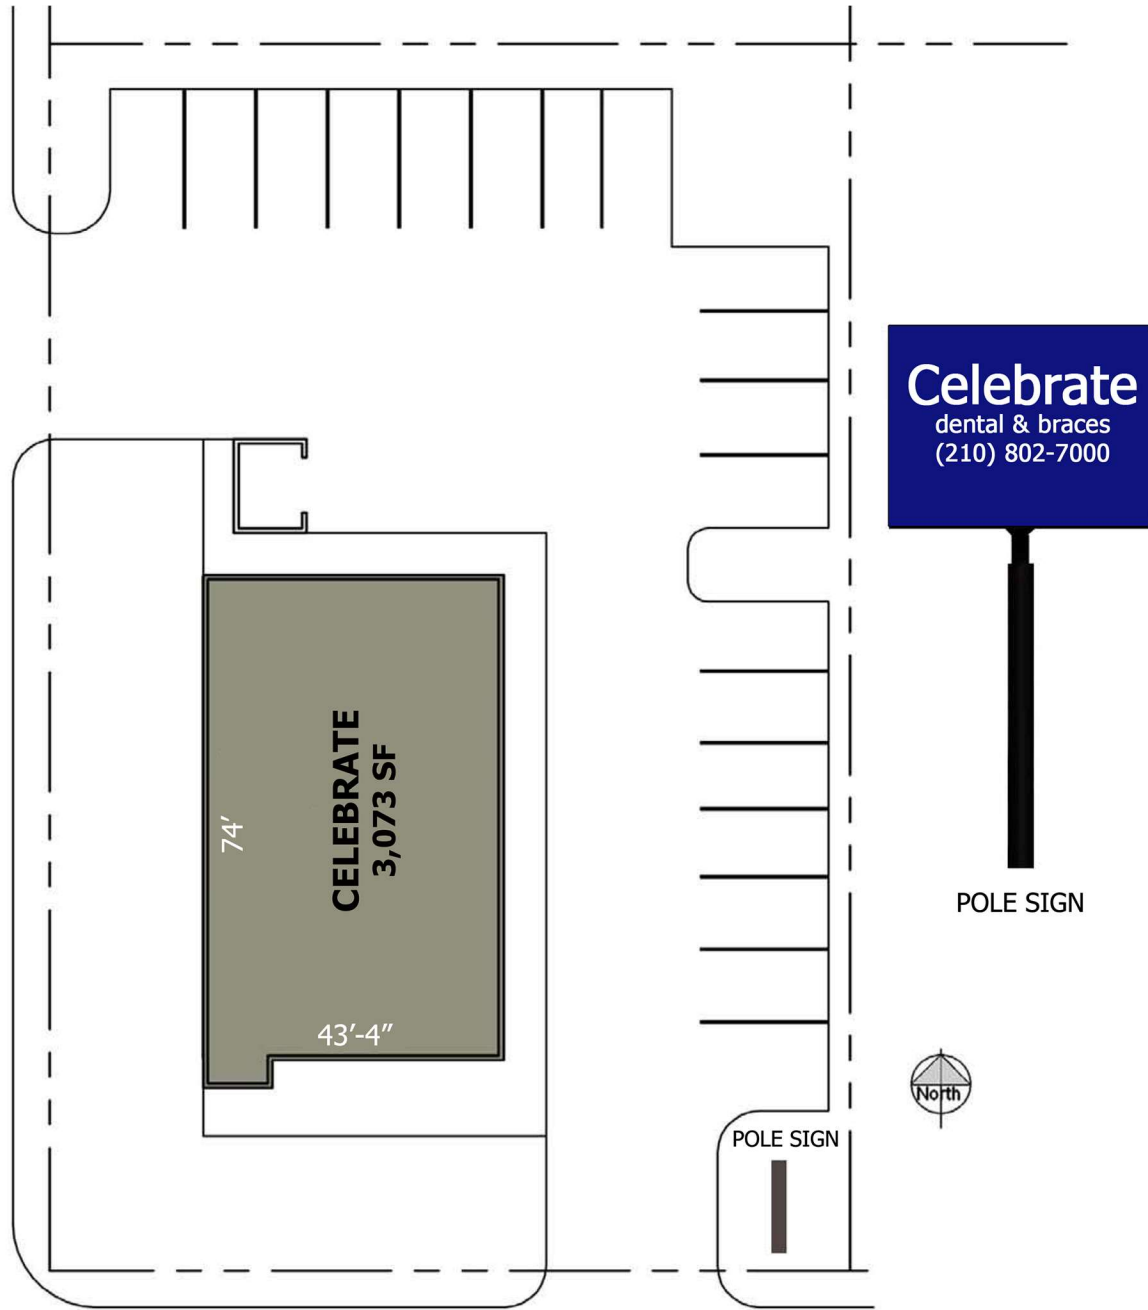

### TENANT DIRECTORY

Suite	Size	Tenant
	3,073	Celebrate Dental

Measurements are calculated by the following standard; Center of wall to center of wall on demising walls, and exterior face to exterior face on front and rear walls as well as any wall not shared by an adjacent tenant. Measurements are approximated based on information available at a given time and are subject to change.

Tenant list as shown on this document is subject to change without notice and is not a representation of actual current tenants in the shopping center.

N. San Felipe St

W. Commerce

01.19.2024

4965 W. Commerce Street  
 San Antonio, Texas 78237