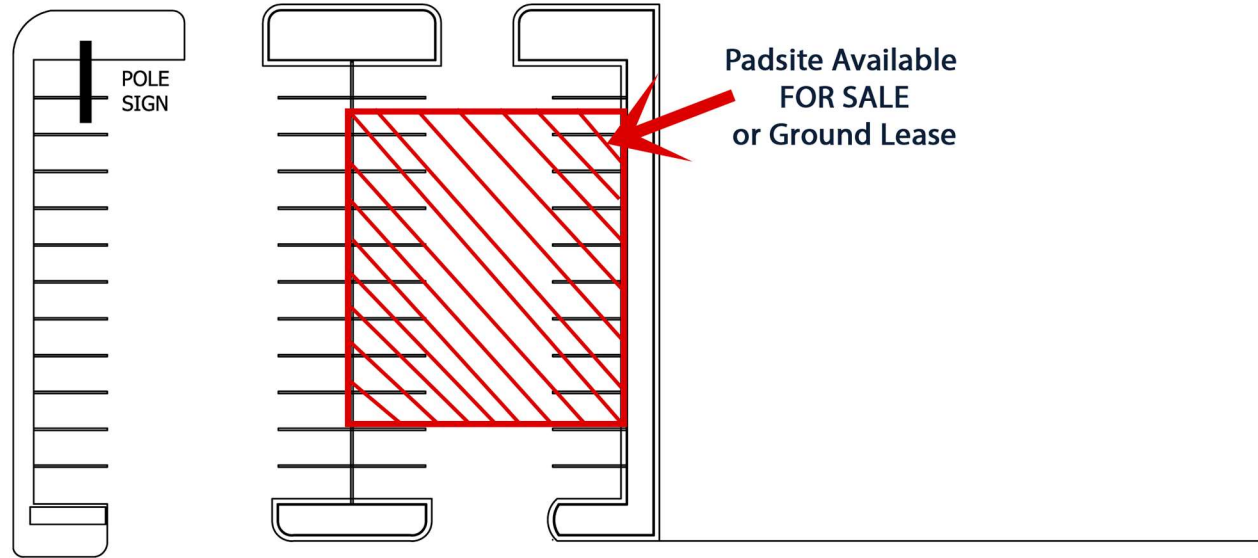

CBG
 REAL ESTATE
 GROW WITH US

ONE
 WAY
 STREET

TENANT DIRECTORY

Suite	Size	Tenant
01	9,550	Family Dollar
02-03	1,979	Lavanderias Adame
PKLOT	47	Raspa Stand
Total Area		11,576 SF

Measurements are calculated by the following standard; Center of wall to center of wall on demising walls, and exterior face to exterior face on front and rear walls as well as any wall not shared by an adjacent tenant. Measurements are approximated based on information available at a given time and are subject to change.

Tenant list as shown on this document is subject to change without notice and is not a representation of actual current tenants in the shopping center.

East 14th Street

East 15th Street

Ringgold Street

TOTAL AREA = 11,576 SF