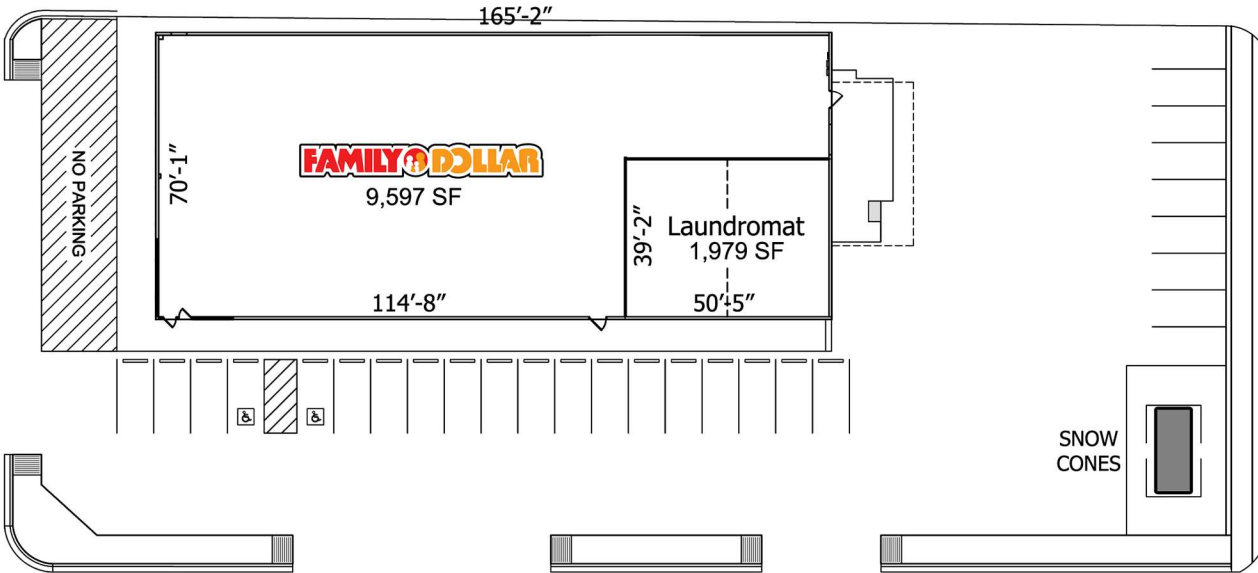

CBG
 REAL ESTATE
 GROW WITH US

ONE
 WAY
 STREET

TENANT DIRECTORY

Suite	Size	Tenant
01	9,550	Family Dollar
02-03	1,979	Lavanderias Adame
PKLOT	47	Raspa Stand
Total Area		11,576 SF

Measurements are calculated by the following standard; Center of wall to center of wall on demising walls, and exterior face to exterior face on front and rear walls as well as any wall not shared by an adjacent tenant. Measurements are approximated based on information available at a given time and are subject to change.

Tenant list as shown on this document is subject to change without notice and is not a representation of actual current tenants in the shopping center.

East 14th Street

East 15th Street

Ringgold Street

TOTAL AREA = 11,576 SF