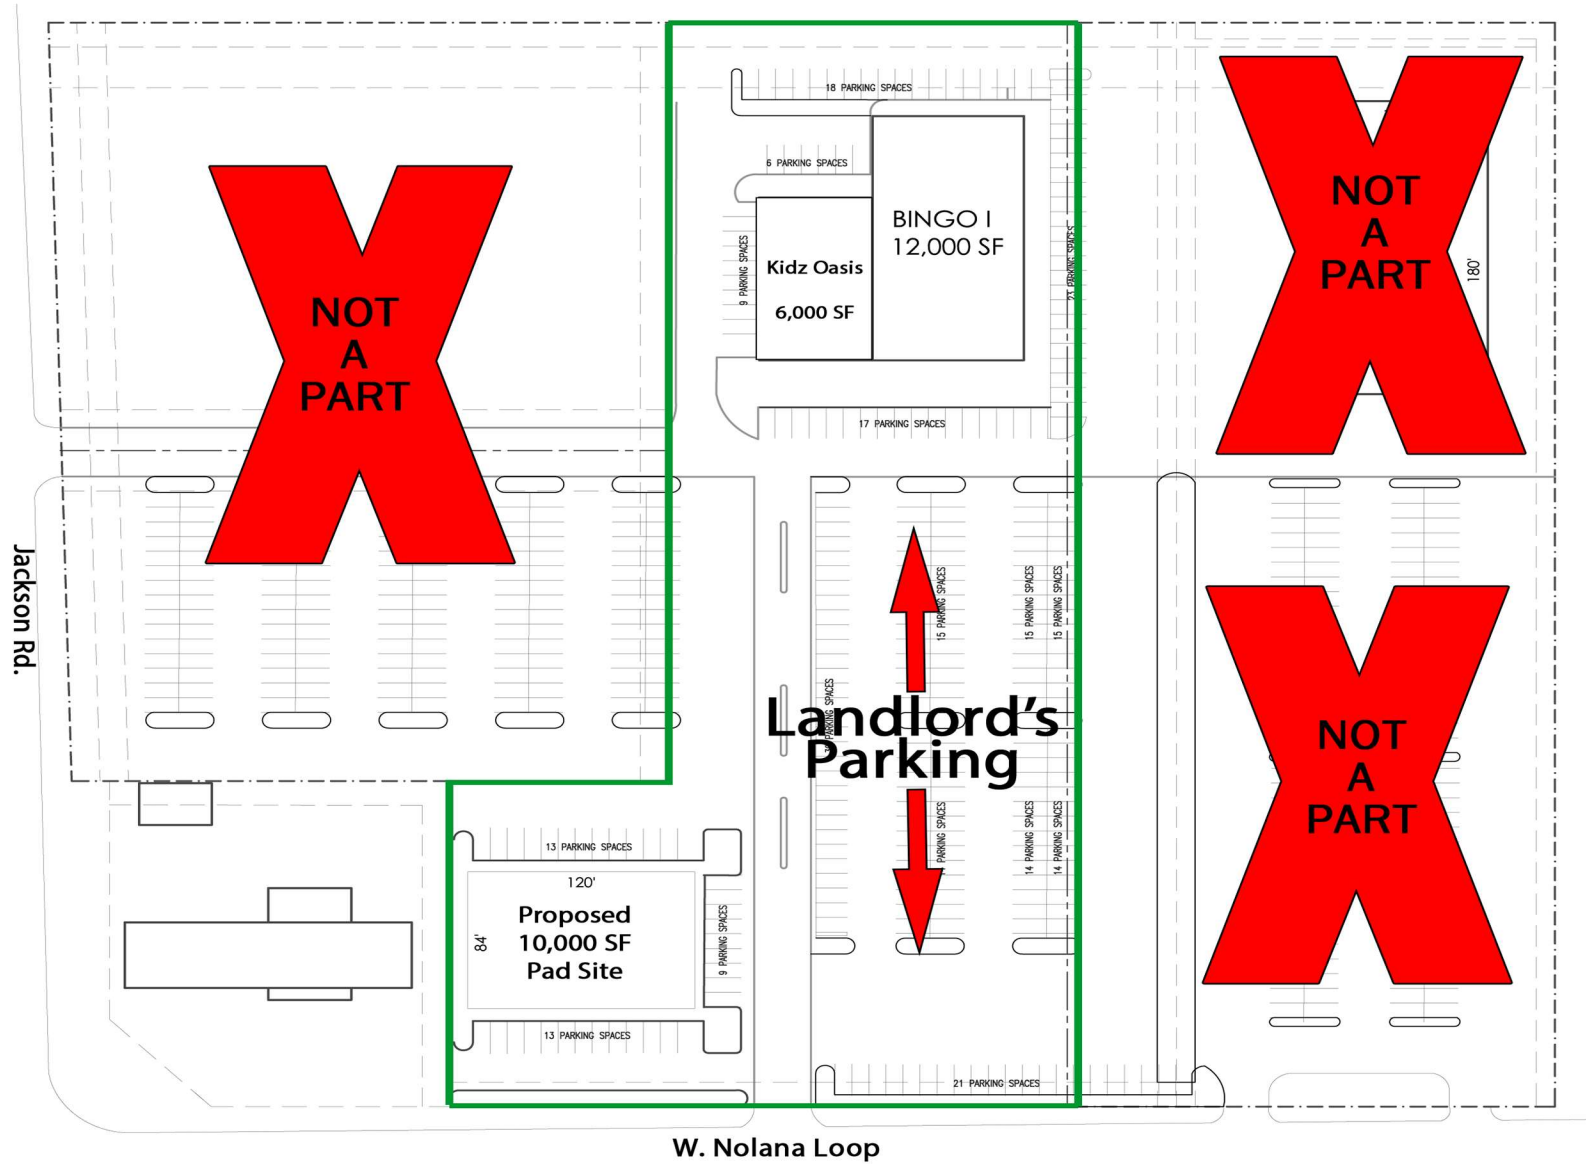

CBG
REAL ESTATE
GROW WITH US

TENANT DIRECTORY

Suite	Size	Tenant
A	12,000	Bingo
B	6,000	Kidz Oasis
Total	18,000	SF

*Measurements are calculated by the following standard: Center of wall to center of wall on demising walls, and exterior face to exterior face on front and rear walls as well as any wall not shared by an adjacent tenant. Measurements are approximated based on information available at a given time and are subject to change. Tenant list as shown on this document is subject to change without notice and is not a representation of actual current tenants in the shopping center.