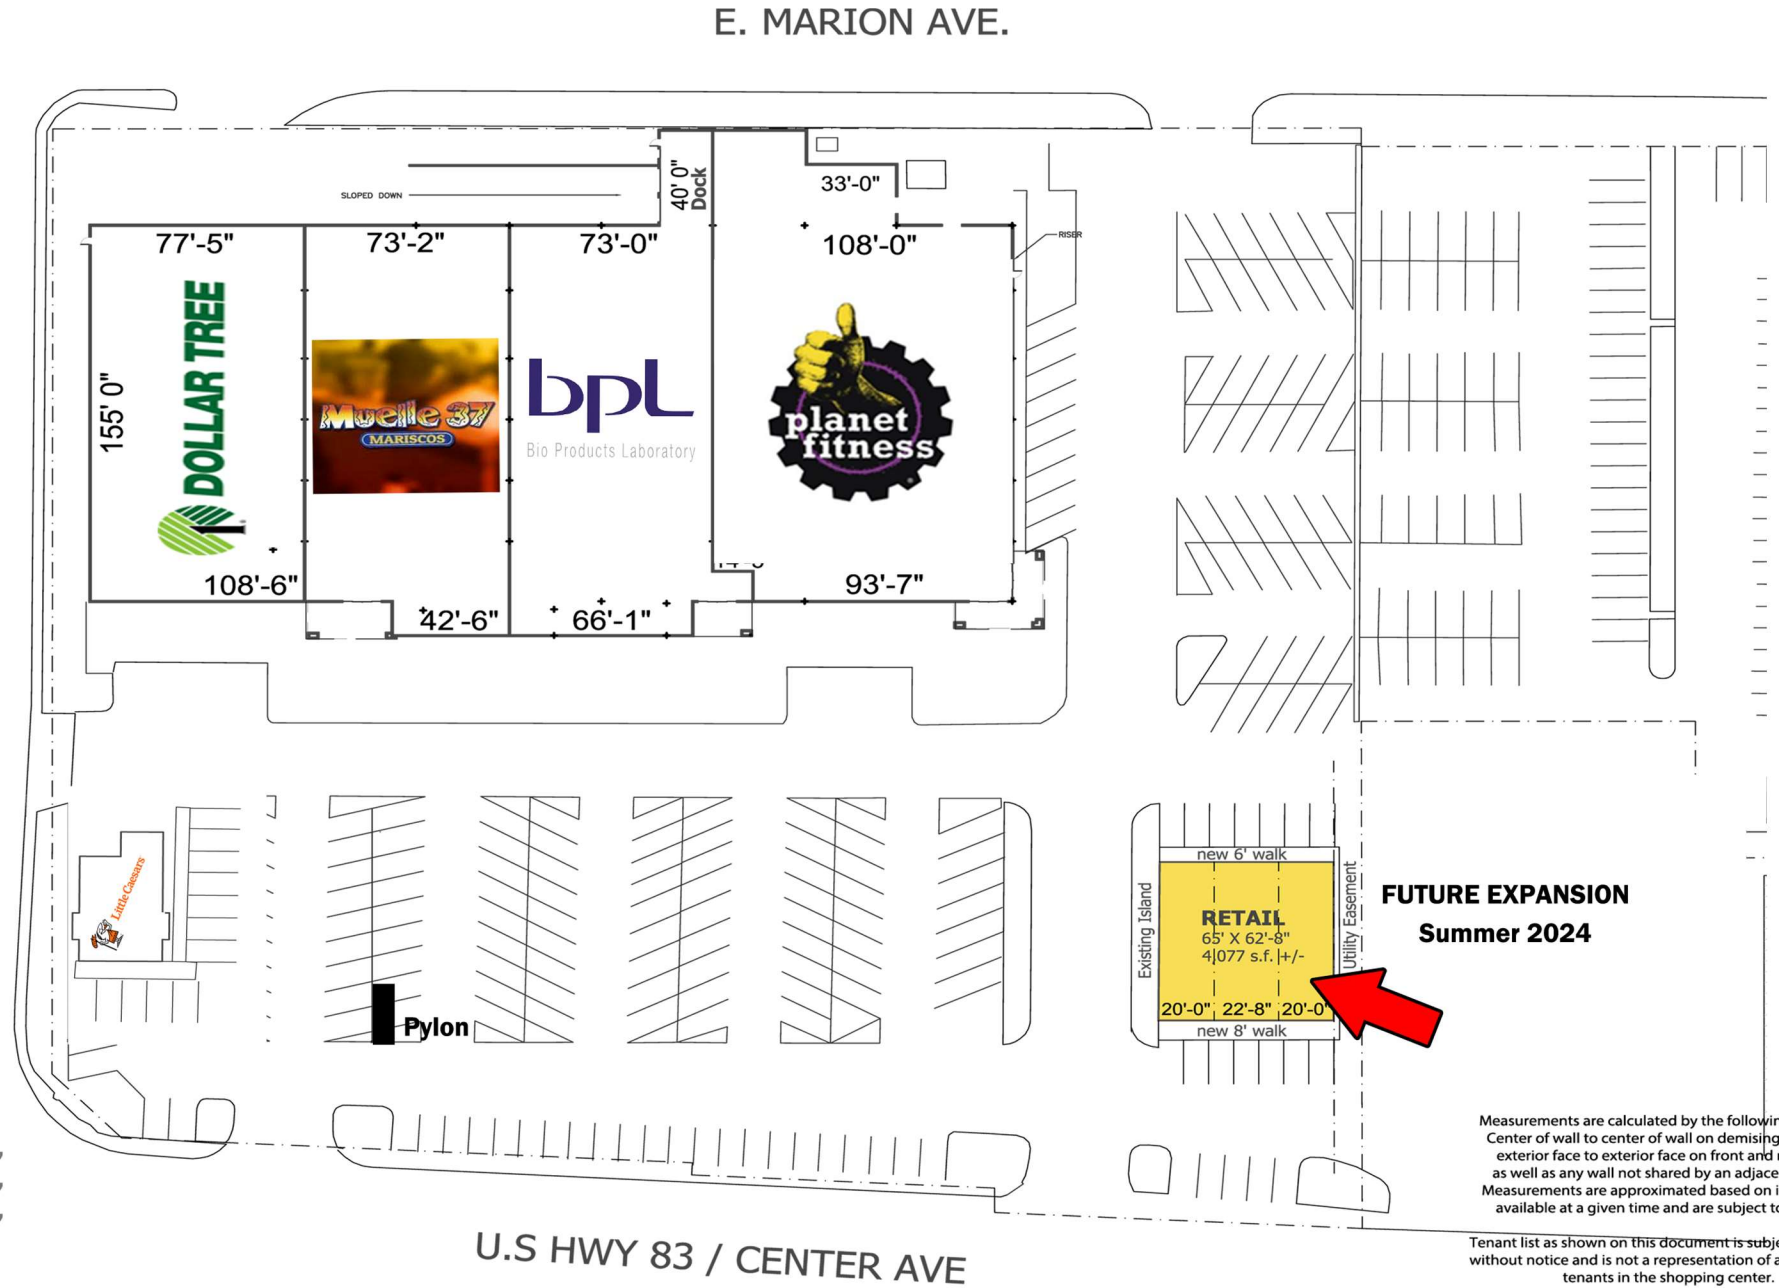

**CBG**  
REAL ESTATE  
GROW WITH US

**TENANT DIRECTORY**

Suite	Size	Tenant
1300 E. 83		
1	18,694	Planet Fitness
3	13,186	BPL Plasma
6	12,000	Muelle
8	12,000	Dollar Tree
	55,880	
1304 E. 83	1,400	Little Caesar's Pizza
Total Area	57,280	SF

S. VETERANS BLVD.

Measurements are calculated by the following standard; Center of wall to center of wall on demising walls, and exterior face to exterior face on front and rear walls as well as any wall not shared by an adjacent tenant. Measurements are approximated based on information available at a given time and are subject to change.

Tenant list as shown on this document is subject to change without notice and is not a representation of actual current tenants in the shopping center.

01.25.2024