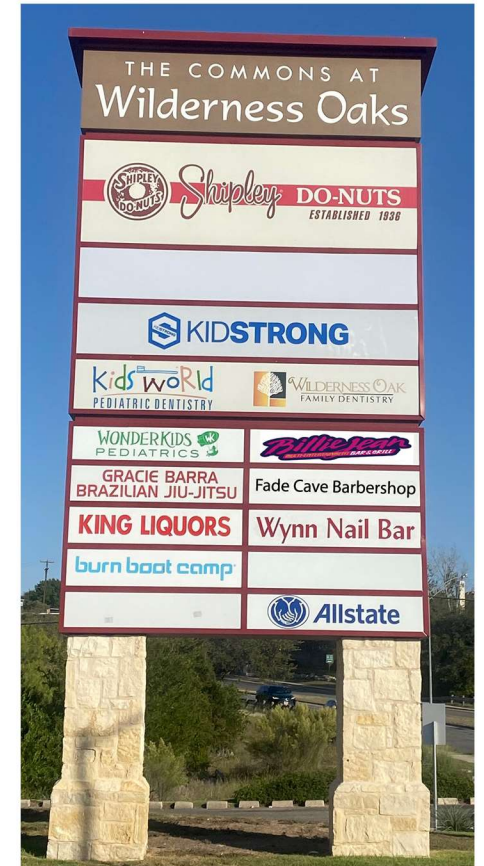

CBG
REAL ESTATE
GROW WITH US

TENANT DIRECTORY

Address	Size	Tenant
20818 Gathering Oak		
Suite: 100 & 101	4,900	Heather Stolle School of Dance
104	1,400	Pediatric Therapy
105 & 106	3,195	Pediatric Therapy
109	2,600	Wonder Kids Pediatrics
112	5,348	Burn Boot Camp
116	2,511	Life Balance Therapy
118	2,641	Fyzical Therapy
Total Area	22,595	SF
20711 Wilderness Oak		
Suite: 101	1,820	Shipley Do-Nuts
102	1,200	Kid's World Dentistry
103	2,570	Kid's World Dentistry
104	2,170	Family Dentistry
105	1,711	Wynn Nail Bar
106	2,758	Brazilian Jiu Jitsu
107	1,233	Mary Jane's CBD
109	3,565	KidStrong Stone Oak
110	1,400	The Fade Cave Barber Shop
111	1,400	Mattenga's Pizzeria
112	1,436	King Liquors
113	3,886	Billie Jean Bar & Grill
Total Area	25,149	SF

Measurements are calculated by the following standard;
Center of wall to center of wall on demising walls, and exterior face to exterior face on front and rear walls as well as any wall not shared by an adjacent tenant.
Measurements are approximated based on information available at a given time and are subject to change.

Tenant list as shown on this document is subject to change without notice and is not a representation of actual current tenants in the shopping center.

06.06.2024

THE COMMONS AT WILDERNESS OAKS

20711 Wilderness Oak & 20818 Gathering Oak
San Antonio, Texas 78259